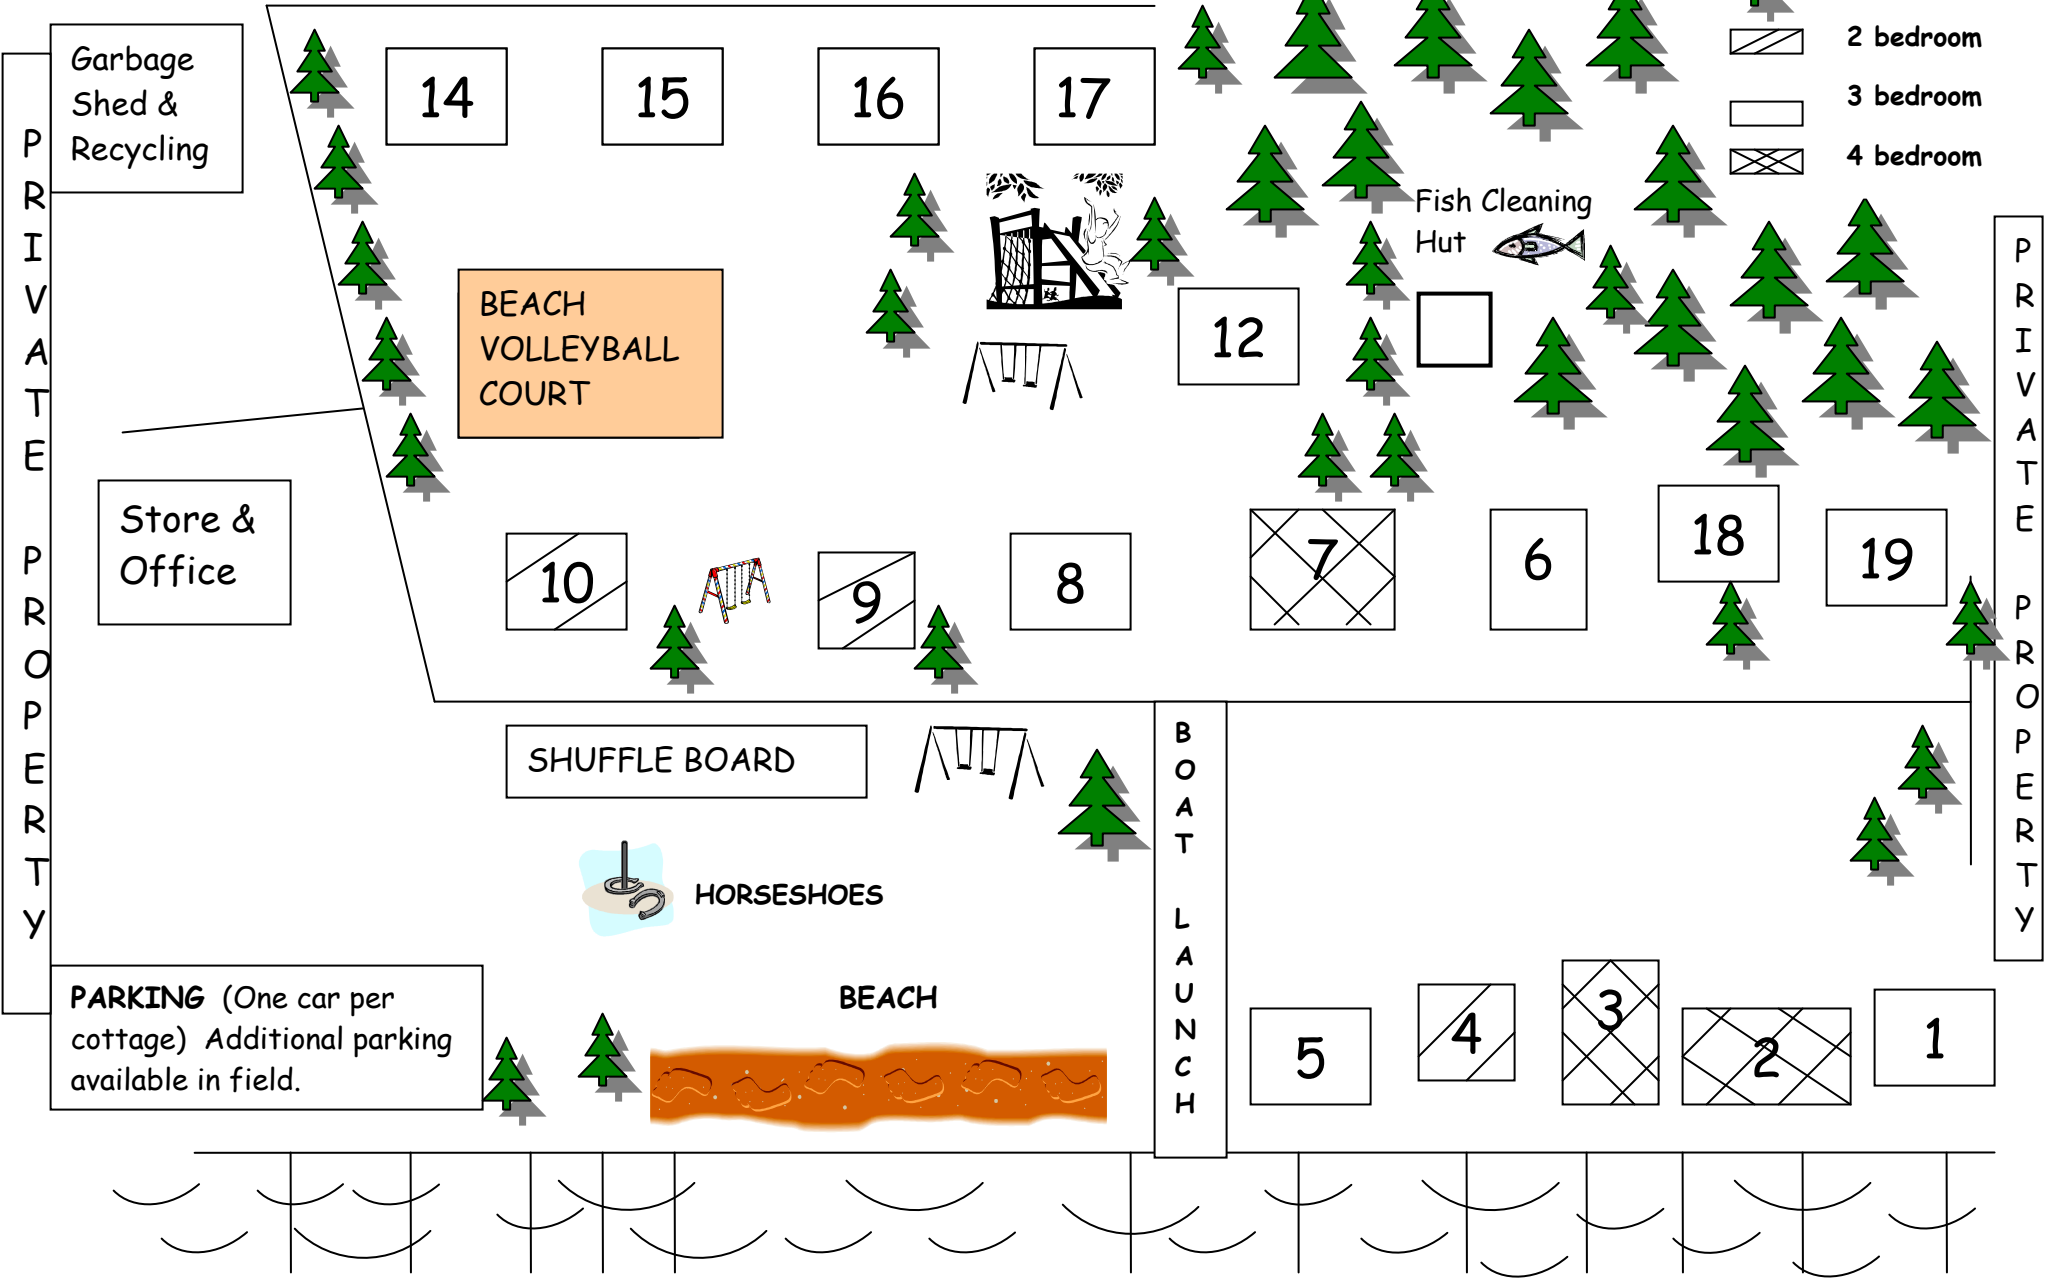

Additional parking in field

PIGEON LAKE RESORT LAYOUT

-  2 bedroom
-  3 bedroom
-  4 bedroom

P
R
I
V
A
T
E

P
R
O
P
E
R
T
Y

P
R
I
V
A
T
E

P
R
O
P
E
R
T
Y

Garbage
Shed &
Recycling

Store &
Office

BEACH
VOLLEYBALL
COURT

Fish Cleaning
Hut

SHUFFLE BOARD

HORSESHOES

BEACH

B
O
A
T

L
A
U
N
C
H

PARKING (One car per
cottage) Additional parking
available in field.

5

4

3

2

1

14

15

16

17

12

10

9

8

7

6